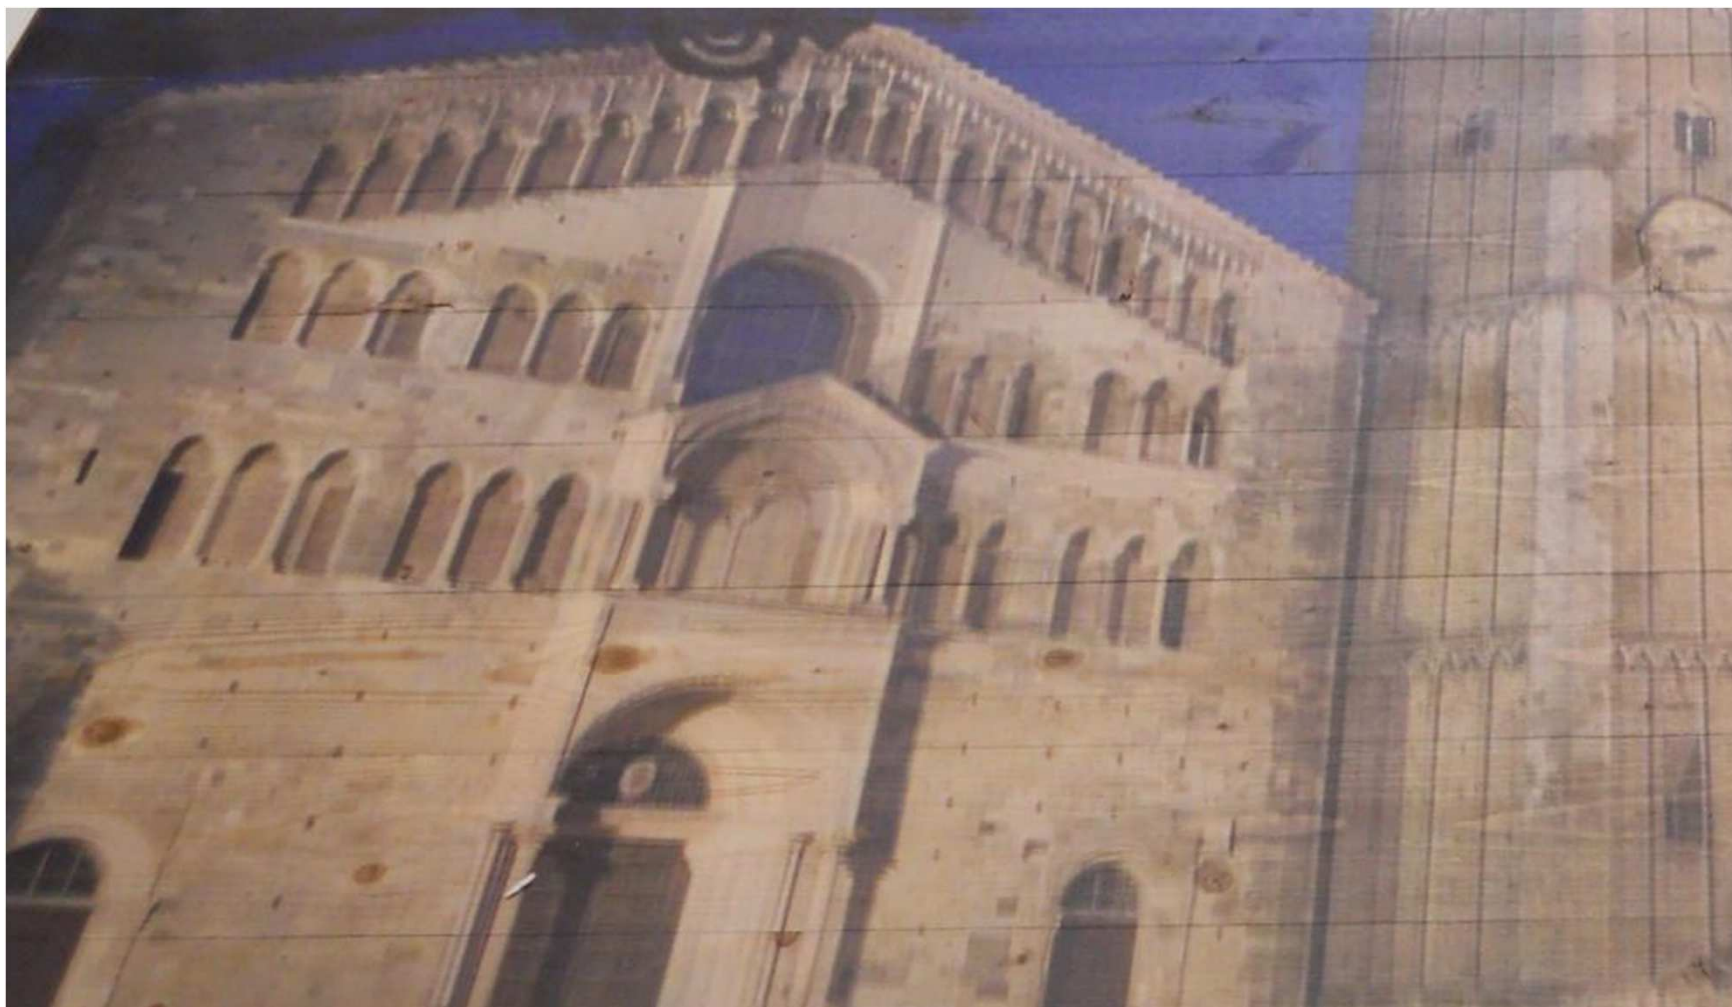

The background of the entire image is a complex, dark brown wireframe structure. It consists of numerous thin, black lines that form a dense, interconnected network of geometric shapes, including circles, squares, and rectangles. The lines vary in thickness and orientation, creating a sense of depth and complexity. The overall effect is that of a technical drawing or a structural model, possibly representing a large-scale architectural or engineering project. The wireframe is set against a solid, dark brown background, which makes the lines stand out prominently.

PROSTAND

Allestimenti & Eventi

Linoleum

Quadrotte laccate

Quadrotte laccate stampate

Doghe in abete stampate

Lamiera in acciaio mandorlato

Pedana luminosa