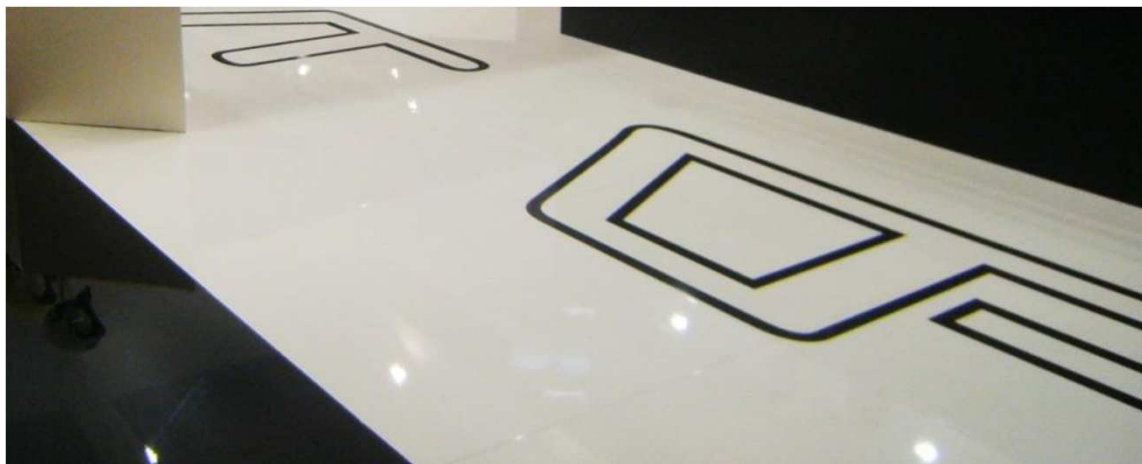

The background of the entire image is a complex, dark brown wireframe structure. It consists of numerous thin, black lines that form a dense, interconnected network of geometric shapes, including circles, squares, and rectangles. The lines vary in thickness and orientation, creating a sense of depth and complexity. The overall effect is that of a technical drawing or a structural model, possibly representing a large-scale architectural or engineering project. The wireframe is set against a solid, dark brown background, which makes the lines stand out prominently.

PROSTAND

Allestimenti & Eventi

Linoleum

Quadrotte laccate

Quadrotte laccate stampate

Doghe in abete stampate

Lamiera in acciaio mandorlato

Pedana luminosa