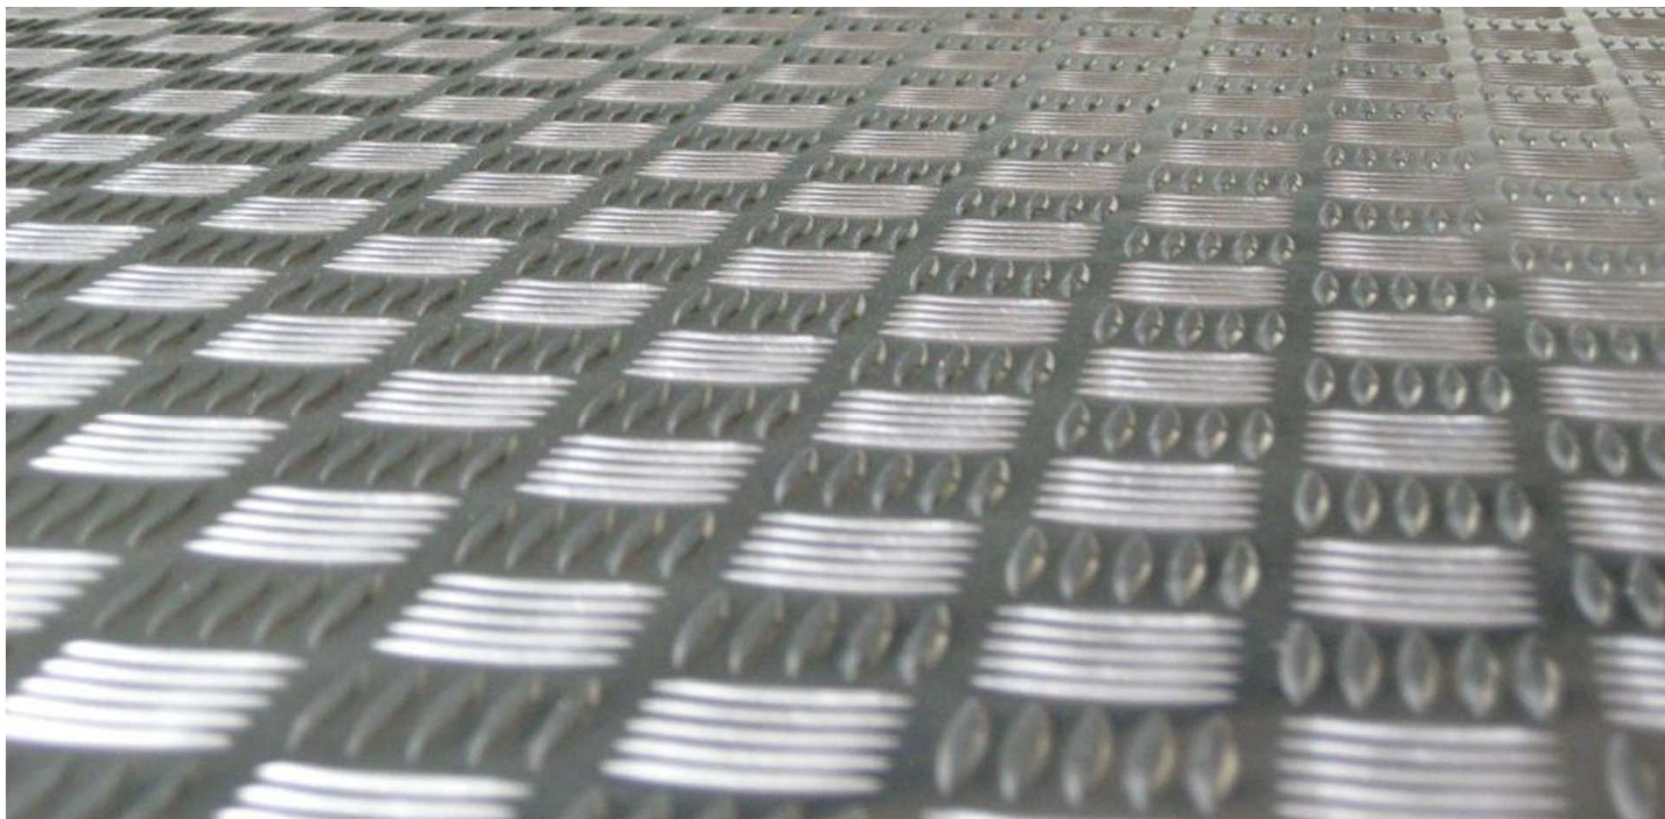

The background of the entire image is a complex, dark brown wireframe structure. It consists of numerous thin, black lines that form a dense, interconnected network of geometric shapes, including circles, squares, and rectangles. The lines vary in thickness and orientation, creating a sense of depth and complexity. The overall effect is that of a technical drawing or a structural model, possibly representing a large-scale architectural or engineering project. The wireframe is set against a solid, dark brown background, which makes the lines stand out prominently.

PROSTAND

Allestimenti & Eventi

Linoleum

Quadrotte laccate

Quadrotte laccate stampate

Doghe in abete stampate

Lamiera in acciaio mandorlato

Pedana luminosa